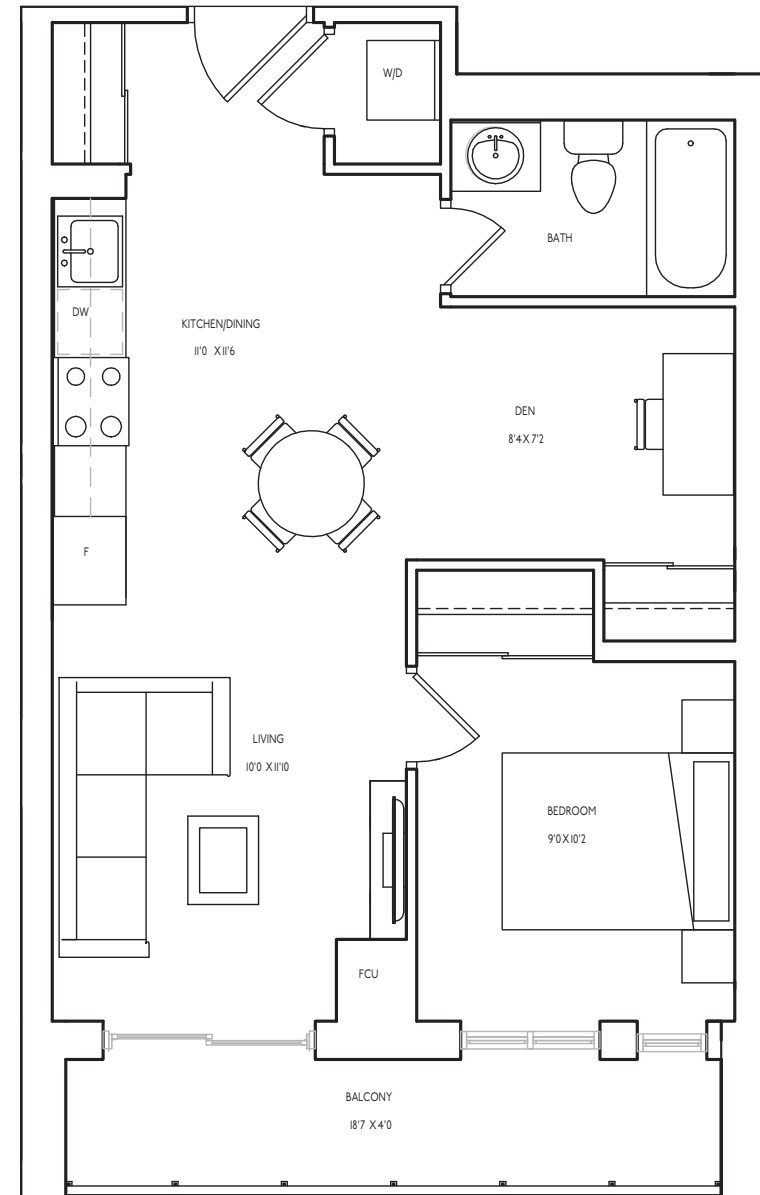

THE SKY COLLECTION
THE GARDEN SERIES
ON SHEPPARD

LPH 3
1 BEDROOM + DEN, 1 BATHROOM
586 SQ.FT.

INTERIOR 586 SQ.FT.
EXTERIOR 73 SQ.FT.
TOTAL 659 SQ.FT.

LPH

All dimensions are approximate and subject to normal construction variances. Sizes and specifications are subject to change without notice. Furniture is displayed for illustrative purposes only. All suites are sold unfurnished. E&O.E. 95 Developments Inc. All Rights reserved 2024.

THE SKY COLLECTION
THE GARDEN SERIES
ON SHEPPARD

LPH 5
1 BEDROOM + DEN, 1 BATHROOM
590 SQ.FT.

INTERIOR 590 SQ.FT.
EXTERIOR 80 SQ.FT.
TOTAL 670 SQ.FT.

LPH

All dimensions are approximate and subject to normal construction variances. Sizes and specifications are subject to change without notice. Furniture is displayed for illustrative purposes only. All suites are sold unfurnished. E&O.E. 95 Developments Inc. All Rights reserved 2024.