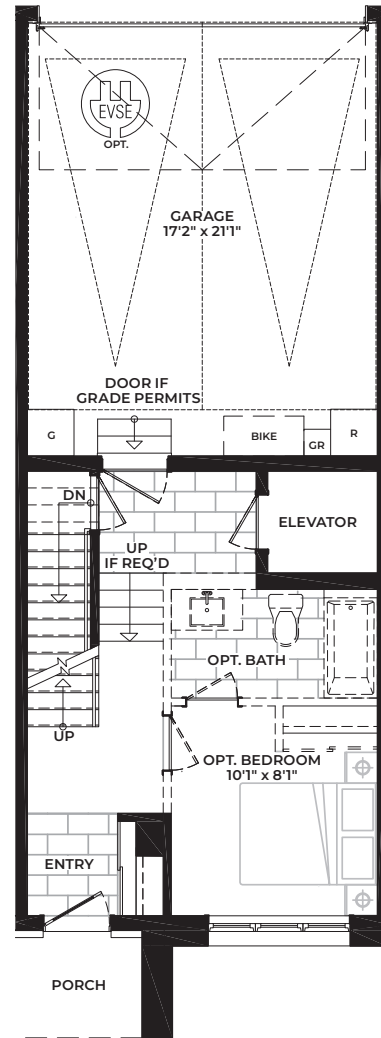

Interior Unit - Standard 2,312 SQ. FT. + 555 SQ. FT. (OUTDOOR LIVING SPACE)

A1 Int.
BASEMENT

A1 Int.
GROUND FLOOR

A1 Int.
SECOND FLOOR

A1 Int.
THIRD FLOOR

A1 Int.
ROOFTOP TERRACE

Interior Unit - 4 Bedrooms Option 2,312 SQ. FT. + 555 SQ. FT. (OUTDOOR LIVING SPACE)

A1 Int. Opt. Bedroom BASEMENT

A1 Int. Opt. Bedroom GROUND FLOOR

A1 Int. Opt. Bedroom SECOND FLOOR

A1 Int. Opt. Bedroom THIRD FLOOR

A1 Int. Opt. Bedroom ROOFTOP TERRACE

Interior Unit - Elevator Option 2,312 SQ. FT. + 555 SQ. FT. (OUTDOOR LIVING SPACE)

A1 Int. Opt. Elevator
BASEMENT

A1 Int. Opt. Elevator
GROUND FLOOR

A1 Int. Opt. Elevator
SECOND FLOOR

A1 Int. Opt. Elevator
THIRD FLOOR

A1 Int. Opt.
ROOFTOP TERRACE

Interior Unit - 4 Bedrooms + Elevator Option 2,312 SQ. FT. + 555 SQ. FT. (OUTDOOR LIVING SPACE)

A1 Int. Opt. Elevator & Bedroom BASEMENT

A1 Int. Opt. Elevator & Bedroom GROUND FLOOR

A1 Int. Opt. Elevator & Bedroom SECOND FLOOR

A1 Int. Opt. Elevator & Bedroom THIRD FLOOR

A1 Int. Opt. Elevator & Bedroom ROOFTOP TERRACE