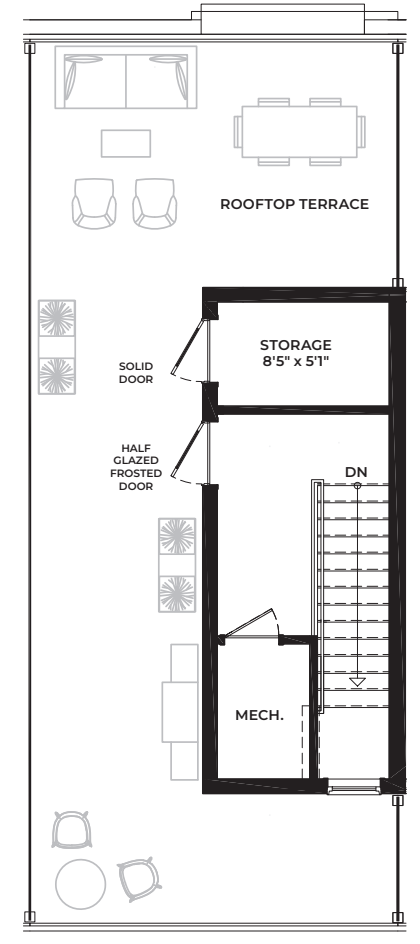

Interior Unit - Standard 2,312 SQ. FT. + 555 SQ. FT. (OUTDOOR LIVING SPACE)

A1 Int.
BASEMENT

A1 Int.
GROUND FLOOR

A1 Int.
SECOND FLOOR

A1 Int.
THIRD FLOOR

A1 Int.
ROOFTOP TERRACE

Interior Unit - 4 Bedrooms Option 2,312 SQ. FT. + 555 SQ. FT. (OUTDOOR LIVING SPACE)

A1 Int. Opt. Bedroom BASEMENT

A1 Int. Opt. Bedroom GROUND FLOOR

A1 Int. Opt. Bedroom SECOND FLOOR

A1 Int. Opt. Bedroom THIRD FLOOR

A1 Int. Opt. Bedroom ROOFTOP TERRACE

Interior Unit - Elevator Option 2,312 SQ. FT. + 555 SQ. FT. (OUTDOOR LIVING SPACE)

A1 Int. Opt. Elevator
BASEMENT

A1 Int. Opt. Elevator
GROUND FLOOR

A1 Int. Opt. Elevator
SECOND FLOOR

A1 Int. Opt. Elevator
THIRD FLOOR

A1 Int. Opt.
ROOFTOP TERRACE

Interior Unit - 4 Bedrooms + Elevator Option 2,312 SQ. FT. + 555 SQ. FT. (OUTDOOR LIVING SPACE)

A1 Int. Opt. Elevator & Bedroom BASEMENT

A1 Int. Opt. Elevator & Bedroom GROUND FLOOR

A1 Int. Opt. Elevator & Bedroom SECOND FLOOR

A1 Int. Opt. Elevator & Bedroom THIRD FLOOR

A1 Int. Opt. Elevator & Bedroom ROOFTOP TERRACE