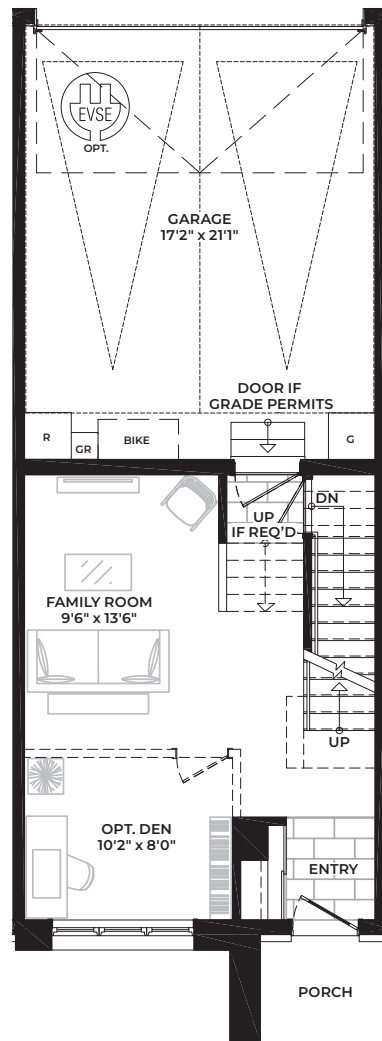

Interior Unit - Standard 2,312 SQ. FT. + 555 SQ. FT. (OUTDOOR LIVING SPACE)

A1 Int.
BASEMENT

A1 Int.
GROUND FLOOR

A1 Int.
SECOND FLOOR

A1 Int.
THIRD FLOOR

A1 Int.
ROOFTOP TERRACE

Interior Unit - 4 Bedrooms Option 2,312 SQ. FT. + 555 SQ. FT. (OUTDOOR LIVING SPACE)

A1 Int. Opt. Bedroom BASEMENT

A1 Int. Opt. Bedroom GROUND FLOOR

A1 Int. Opt. Bedroom SECOND FLOOR

A1 Int. Opt. Bedroom THIRD FLOOR

A1 Int. Opt. Bedroom ROOFTOP TERRACE

Interior Unit - Elevator Option 2,312 SQ. FT. + 555 SQ. FT. (OUTDOOR LIVING SPACE)

A1 Int. Opt. Elevator
BASEMENT

A1 Int. Opt. Elevator
GROUND FLOOR

A1 Int. Opt. Elevator
SECOND FLOOR

A1 Int. Opt. Elevator
THIRD FLOOR

A1 Int. Opt.
ROOFTOP TERRACE

Interior Unit - 4 Bedrooms + Elevator Option 2,312 SQ. FT. + 555 SQ. FT. (OUTDOOR LIVING SPACE)

A1 Int. Opt. Elevator & Bedroom BASEMENT

A1 Int. Opt. Elevator & Bedroom GROUND FLOOR

A1 Int. Opt. Elevator & Bedroom SECOND FLOOR

A1 Int. Opt. Elevator & Bedroom THIRD FLOOR

A1 Int. Opt. Elevator & Bedroom ROOFTOP TERRACE