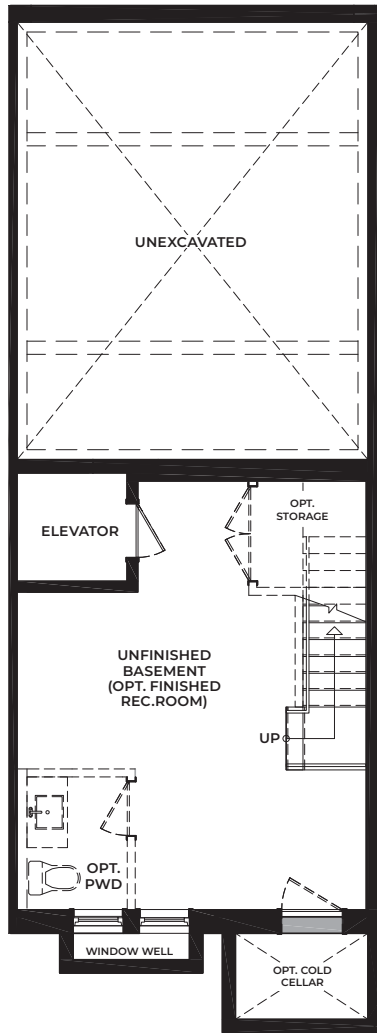

Interior Unit - Standard 2,312 SQ. FT. + 555 SQ. FT. (OUTDOOR LIVING SPACE)

A1 Int.
BASEMENT

A1 Int.
GROUND FLOOR

A1 Int.
SECOND FLOOR

A1 Int.
THIRD FLOOR

A1 Int.
ROOFTOP TERRACE

Interior Unit - 4 Bedrooms Option 2,312 SQ. FT. + 555 SQ. FT. (OUTDOOR LIVING SPACE)

A1 Int. Opt. Bedroom BASEMENT

A1 Int. Opt. Bedroom GROUND FLOOR

A1 Int. Opt. Bedroom SECOND FLOOR

A1 Int. Opt. Bedroom THIRD FLOOR

A1 Int. Opt. Bedroom ROOFTOP TERRACE

Interior Unit - Elevator Option 2,312 SQ. FT. + 555 SQ. FT. (OUTDOOR LIVING SPACE)

A1 Int. Opt. Elevator
BASEMENT

A1 Int. Opt. Elevator
GROUND FLOOR

A1 Int. Opt. Elevator
SECOND FLOOR

A1 Int. Opt. Elevator
THIRD FLOOR

A1 Int. Opt.
ROOFTOP TERRACE

Interior Unit - 4 Bedrooms + Elevator Option 2,312 SQ. FT. + 555 SQ. FT. (OUTDOOR LIVING SPACE)

A1 Int. Opt. Elevator & Bedroom BASEMENT

A1 Int. Opt. Elevator & Bedroom GROUND FLOOR

A1 Int. Opt. Elevator & Bedroom SECOND FLOOR

A1 Int. Opt. Elevator & Bedroom THIRD FLOOR

A1 Int. Opt. Elevator & Bedroom ROOFTOP TERRACE