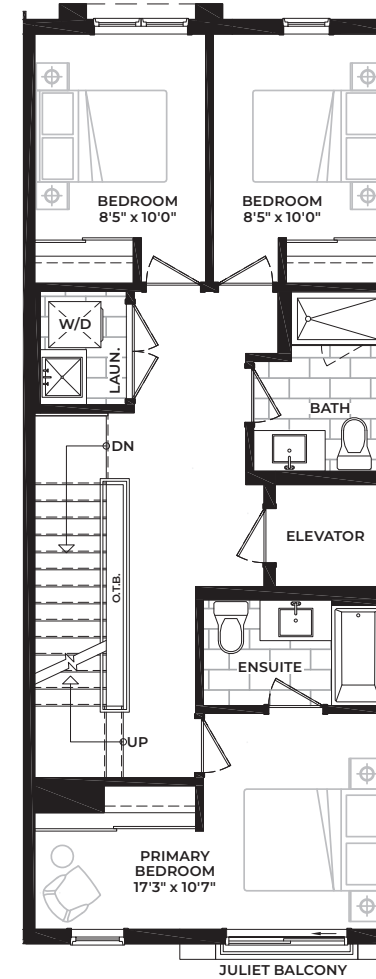

Interior Unit - Standard 2,312 SQ. FT. + 555 SQ. FT. (OUTDOOR LIVING SPACE)

A1 Int.
BASEMENT

A1 Int.
GROUND FLOOR

A1 Int.
SECOND FLOOR

A1 Int.
THIRD FLOOR

A1 Int.
ROOFTOP TERRACE

Interior Unit - 4 Bedrooms Option 2,312 SQ. FT. + 555 SQ. FT. (OUTDOOR LIVING SPACE)

A1 Int. Opt. Bedroom BASEMENT

A1 Int. Opt. Bedroom GROUND FLOOR

A1 Int. Opt. Bedroom SECOND FLOOR

A1 Int. Opt. Bedroom THIRD FLOOR

A1 Int. Opt. Bedroom ROOFTOP TERRACE

Interior Unit - Elevator Option 2,312 SQ. FT. + 555 SQ. FT. (OUTDOOR LIVING SPACE)

A1 Int. Opt. Elevator
BASEMENT

A1 Int. Opt. Elevator
GROUND FLOOR

A1 Int. Opt. Elevator
SECOND FLOOR

A1 Int. Opt. Elevator
THIRD FLOOR

A1 Int. Opt.
ROOFTOP TERRACE

Interior Unit - 4 Bedrooms + Elevator Option 2,312 SQ. FT. + 555 SQ. FT. (OUTDOOR LIVING SPACE)

A1 Int. Opt. Elevator & Bedroom BASEMENT

A1 Int. Opt. Elevator & Bedroom GROUND FLOOR

A1 Int. Opt. Elevator & Bedroom SECOND FLOOR

A1 Int. Opt. Elevator & Bedroom THIRD FLOOR

A1 Int. Opt. Elevator & Bedroom ROOFTOP TERRACE