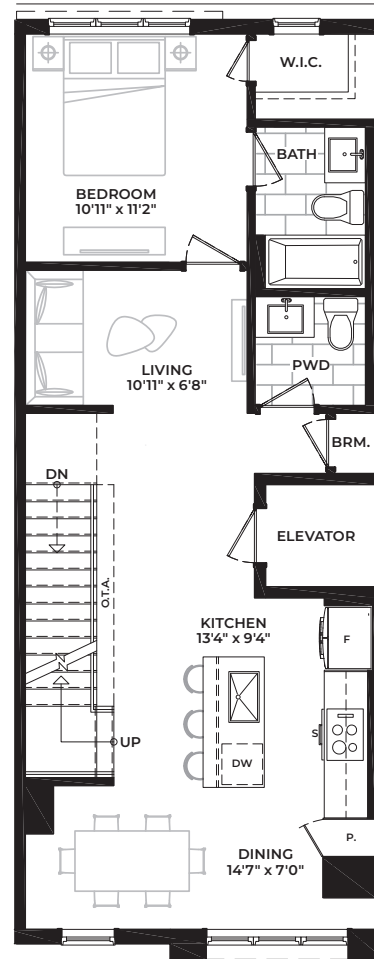

Interior Unit - Standard 2,312 SQ. FT. + 555 SQ. FT. (OUTDOOR LIVING SPACE)

A1 Int.
BASEMENT

A1 Int.
GROUND FLOOR

A1 Int.
SECOND FLOOR

A1 Int.
THIRD FLOOR

A1 Int.
ROOFTOP TERRACE

Interior Unit - 4 Bedrooms Option 2,312 SQ. FT. + 555 SQ. FT. (OUTDOOR LIVING SPACE)

A1 Int. Opt. Bedroom BASEMENT

A1 Int. Opt. Bedroom GROUND FLOOR

A1 Int. Opt. Bedroom SECOND FLOOR

A1 Int. Opt. Bedroom THIRD FLOOR

A1 Int. Opt. Bedroom ROOFTOP TERRACE

Interior Unit - Elevator Option 2,312 SQ. FT. + 555 SQ. FT. (OUTDOOR LIVING SPACE)

A1 Int. Opt. Elevator
BASEMENT

A1 Int. Opt. Elevator
GROUND FLOOR

A1 Int. Opt. Elevator
SECOND FLOOR

A1 Int. Opt. Elevator
THIRD FLOOR

A1 Int. Opt.
ROOFTOP TERRACE

Interior Unit - 4 Bedrooms + Elevator Option 2,312 SQ. FT. + 555 SQ. FT. (OUTDOOR LIVING SPACE)

A1 Int. Opt. Elevator & Bedroom BASEMENT

A1 Int. Opt. Elevator & Bedroom GROUND FLOOR

A1 Int. Opt. Elevator & Bedroom SECOND FLOOR

A1 Int. Opt. Elevator & Bedroom THIRD FLOOR

A1 Int. Opt. Elevator & Bedroom ROOFTOP TERRACE