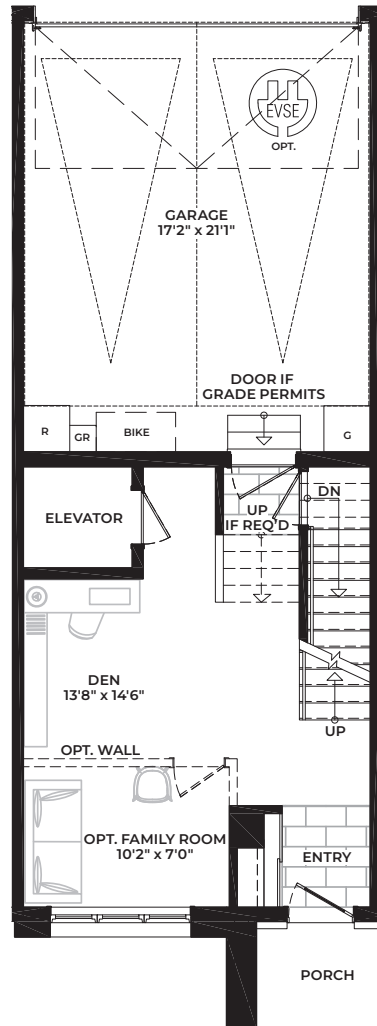

Interior Unit - Standard 2,312 SQ. FT. + 555 SQ. FT. (OUTDOOR LIVING SPACE)

A1 Int.
BASEMENT

A1 Int.
GROUND FLOOR

A1 Int.
SECOND FLOOR

A1 Int.
THIRD FLOOR

A1 Int.
ROOFTOP TERRACE

Interior Unit - 4 Bedrooms Option 2,312 SQ. FT. + 555 SQ. FT. (OUTDOOR LIVING SPACE)

A1 Int. Opt. Bedroom BASEMENT

A1 Int. Opt. Bedroom GROUND FLOOR

A1 Int. Opt. Bedroom SECOND FLOOR

A1 Int. Opt. Bedroom THIRD FLOOR

A1 Int. Opt. Bedroom ROOFTOP TERRACE

Interior Unit - Elevator Option 2,312 SQ. FT. + 555 SQ. FT. (OUTDOOR LIVING SPACE)

A1 Int. Opt. Elevator
BASEMENT

A1 Int. Opt. Elevator
GROUND FLOOR

A1 Int. Opt. Elevator
SECOND FLOOR

A1 Int. Opt. Elevator
THIRD FLOOR

A1 Int. Opt.
ROOFTOP TERRACE

Interior Unit - 4 Bedrooms + Elevator Option 2,312 SQ. FT. + 555 SQ. FT. (OUTDOOR LIVING SPACE)