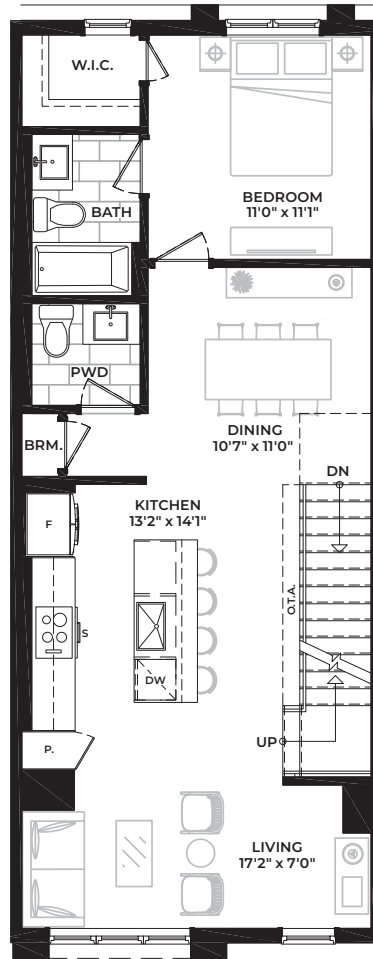

Interior Unit - Standard 2,312 SQ. FT. + 555 SQ. FT. (OUTDOOR LIVING SPACE)

A1 Int.
BASEMENT

A1 Int.
GROUND FLOOR

A1 Int.
SECOND FLOOR

A1 Int.
THIRD FLOOR

A1 Int.
ROOFTOP TERRACE

Interior Unit - 4 Bedrooms Option 2,312 SQ. FT. + 555 SQ. FT. (OUTDOOR LIVING SPACE)

A1 Int. Opt. Bedroom BASEMENT

A1 Int. Opt. Bedroom GROUND FLOOR

A1 Int. Opt. Bedroom SECOND FLOOR

A1 Int. Opt. Bedroom THIRD FLOOR

A1 Int. Opt. Bedroom ROOFTOP TERRACE

Interior Unit - Elevator Option 2,312 SQ. FT. + 555 SQ. FT. (OUTDOOR LIVING SPACE)

A1 Int. Opt. Elevator
BASEMENT

A1 Int. Opt. Elevator
GROUND FLOOR

A1 Int. Opt. Elevator
SECOND FLOOR

A1 Int. Opt. Elevator
THIRD FLOOR

A1 Int. Opt.
ROOFTOP TERRACE

Interior Unit - 4 Bedrooms + Elevator Option 2,312 SQ. FT. + 555 SQ. FT. (OUTDOOR LIVING SPACE)

A1 Int. Opt. Elevator & Bedroom BASEMENT

A1 Int. Opt. Elevator & Bedroom GROUND FLOOR

A1 Int. Opt. Elevator & Bedroom SECOND FLOOR

A1 Int. Opt. Elevator & Bedroom THIRD FLOOR

A1 Int. Opt. Elevator & Bedroom ROOFTOP TERRACE