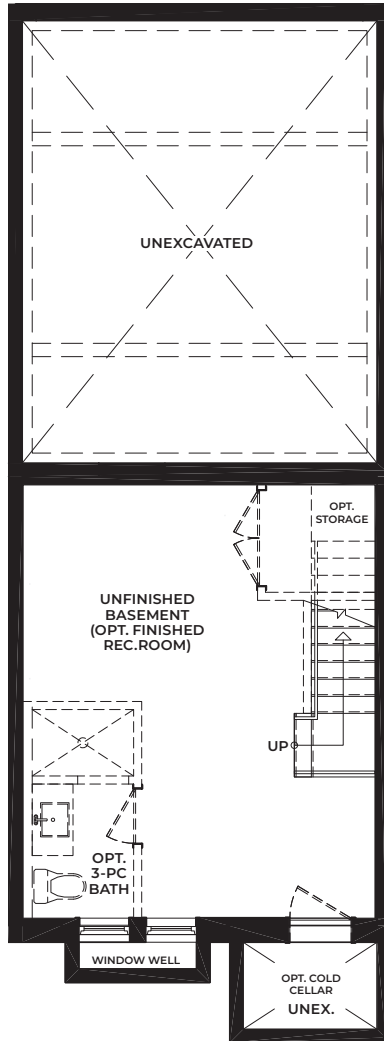

Interior Unit - Standard 2,312 SQ. FT. + 555 SQ. FT. (OUTDOOR LIVING SPACE)

A1 Int.
BASEMENT

A1 Int.
GROUND FLOOR

A1 Int.
SECOND FLOOR

A1 Int.
THIRD FLOOR

A1 Int.
ROOFTOP TERRACE

Interior Unit - 4 Bedrooms Option 2,312 SQ. FT. + 555 SQ. FT. (OUTDOOR LIVING SPACE)

A1 Int. Opt. Bedroom BASEMENT

A1 Int. Opt. Bedroom GROUND FLOOR

A1 Int. Opt. Bedroom SECOND FLOOR

A1 Int. Opt. Bedroom THIRD FLOOR

A1 Int. Opt. Bedroom ROOFTOP TERRACE

Interior Unit - Elevator Option 2,312 SQ. FT. + 555 SQ. FT. (OUTDOOR LIVING SPACE)

A1 Int. Opt. Elevator
BASEMENT

A1 Int. Opt. Elevator
GROUND FLOOR

A1 Int. Opt. Elevator
SECOND FLOOR

A1 Int. Opt. Elevator
THIRD FLOOR

A1 Int. Opt.
ROOFTOP TERRACE

Interior Unit - 4 Bedrooms + Elevator Option 2,312 SQ. FT. + 555 SQ. FT. (OUTDOOR LIVING SPACE)

A1 Int. Opt. Elevator & Bedroom BASEMENT

A1 Int. Opt. Elevator & Bedroom GROUND FLOOR

A1 Int. Opt. Elevator & Bedroom SECOND FLOOR

A1 Int. Opt. Elevator & Bedroom THIRD FLOOR

A1 Int. Opt. Elevator & Bedroom ROOFTOP TERRACE