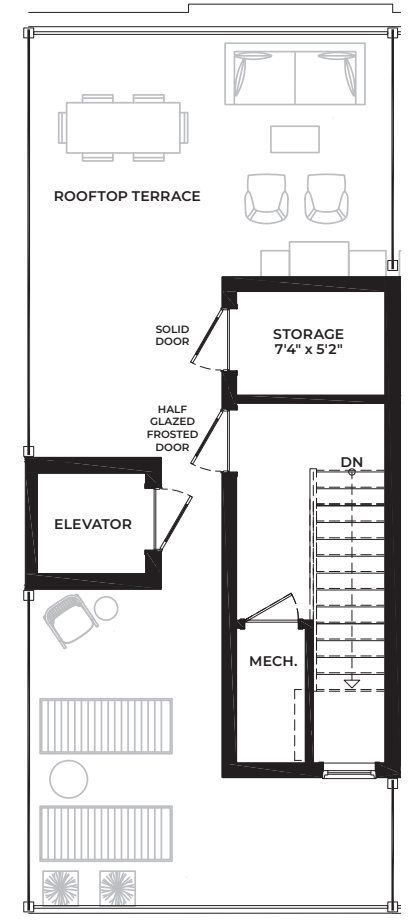

Interior Unit - Standard 2,312 SQ. FT. + 555 SQ. FT. (OUTDOOR LIVING SPACE)

A1 Int.
BASEMENT

A1 Int.
GROUND FLOOR

A1 Int.
SECOND FLOOR

A1 Int.
THIRD FLOOR

A1 Int.
ROOFTOP TERRACE

Interior Unit - 4 Bedrooms Option 2,312 SQ. FT. + 555 SQ. FT. (OUTDOOR LIVING SPACE)

A1 Int. Opt. Bedroom BASEMENT

A1 Int. Opt. Bedroom GROUND FLOOR

A1 Int. Opt. Bedroom SECOND FLOOR

A1 Int. Opt. Bedroom THIRD FLOOR

A1 Int. Opt. Bedroom ROOFTOP TERRACE

Interior Unit - Elevator Option 2,312 SQ. FT. + 555 SQ. FT. (OUTDOOR LIVING SPACE)

A1 Int. Opt. Elevator
BASEMENT

A1 Int. Opt. Elevator
GROUND FLOOR

A1 Int. Opt. Elevator
SECOND FLOOR

A1 Int. Opt. Elevator
THIRD FLOOR

A1 Int. Opt.
ROOFTOP TERRACE

Interior Unit - 4 Bedrooms + Elevator Option 2,312 SQ. FT. + 555 SQ. FT. (OUTDOOR LIVING SPACE)

A1 Int. Opt. Elevator & Bedroom BASEMENT

A1 Int. Opt. Elevator & Bedroom GROUND FLOOR

A1 Int. Opt. Elevator & Bedroom SECOND FLOOR

A1 Int. Opt. Elevator & Bedroom THIRD FLOOR

A1 Int. Opt. Elevator & Bedroom ROOFTOP TERRACE