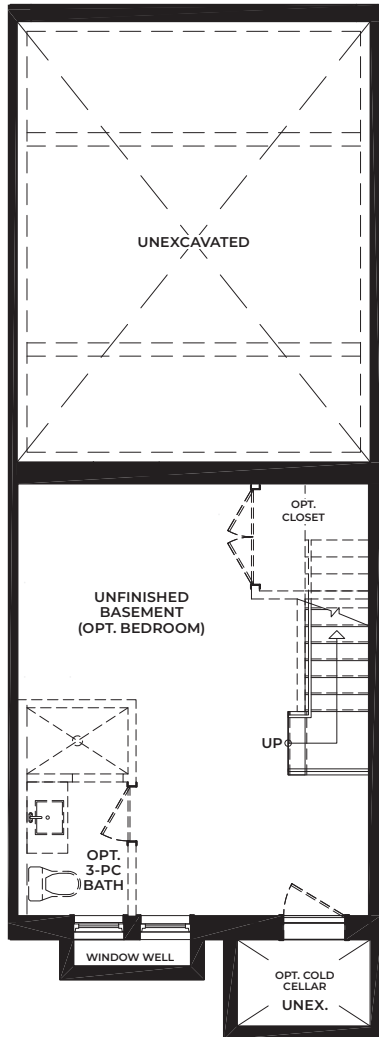

Interior Unit - Standard 2,312 SQ. FT. + 555 SQ. FT. (OUTDOOR LIVING SPACE)

A1 Int.
BASEMENT

A1 Int.
GROUND FLOOR

A1 Int.
SECOND FLOOR

A1 Int.
THIRD FLOOR

A1 Int.
ROOFTOP TERRACE

Interior Unit - 4 Bedrooms Option 2,312 SQ. FT. + 555 SQ. FT. (OUTDOOR LIVING SPACE)

A1 Int. Opt. Bedroom BASEMENT

A1 Int. Opt. Bedroom GROUND FLOOR

A1 Int. Opt. Bedroom SECOND FLOOR

A1 Int. Opt. Bedroom THIRD FLOOR

A1 Int. Opt. Bedroom ROOFTOP TERRACE

Interior Unit - Elevator Option 2,312 SQ. FT. + 555 SQ. FT. (OUTDOOR LIVING SPACE)

A1 Int. Opt. Elevator
BASEMENT

A1 Int. Opt. Elevator
GROUND FLOOR

A1 Int. Opt. Elevator
SECOND FLOOR

A1 Int. Opt. Elevator
THIRD FLOOR

A1 Int. Opt.
ROOFTOP TERRACE

Interior Unit - 4 Bedrooms + Elevator Option 2,312 SQ. FT. + 555 SQ. FT. (OUTDOOR LIVING SPACE)