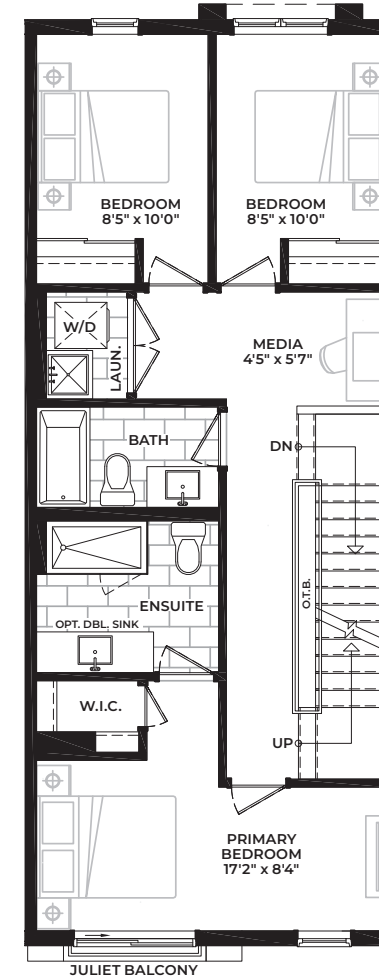

Interior Unit - Standard 2,312 SQ. FT. + 555 SQ. FT. (OUTDOOR LIVING SPACE)

A1 Int.
BASEMENT

A1 Int.
GROUND FLOOR

A1 Int.
SECOND FLOOR

A1 Int.
THIRD FLOOR

A1 Int.
ROOFTOP TERRACE

Interior Unit - 4 Bedrooms Option 2,312 SQ. FT. + 555 SQ. FT. (OUTDOOR LIVING SPACE)

A1 Int. Opt. Bedroom BASEMENT

A1 Int. Opt. Bedroom GROUND FLOOR

A1 Int. Opt. Bedroom SECOND FLOOR

A1 Int. Opt. Bedroom THIRD FLOOR

A1 Int. Opt. Bedroom ROOFTOP TERRACE

Interior Unit - Elevator Option 2,312 SQ. FT. + 555 SQ. FT. (OUTDOOR LIVING SPACE)

A1 Int. Opt. Elevator
BASEMENT

A1 Int. Opt. Elevator
GROUND FLOOR

A1 Int. Opt. Elevator
SECOND FLOOR

A1 Int. Opt. Elevator
THIRD FLOOR

A1 Int. Opt.
ROOFTOP TERRACE

Interior Unit - 4 Bedrooms + Elevator Option 2,312 SQ. FT. + 555 SQ. FT. (OUTDOOR LIVING SPACE)

A1 Int. Opt. Elevator & Bedroom BASEMENT

A1 Int. Opt. Elevator & Bedroom GROUND FLOOR

A1 Int. Opt. Elevator & Bedroom SECOND FLOOR

A1 Int. Opt. Elevator & Bedroom THIRD FLOOR

A1 Int. Opt. Elevator & Bedroom ROOFTOP TERRACE