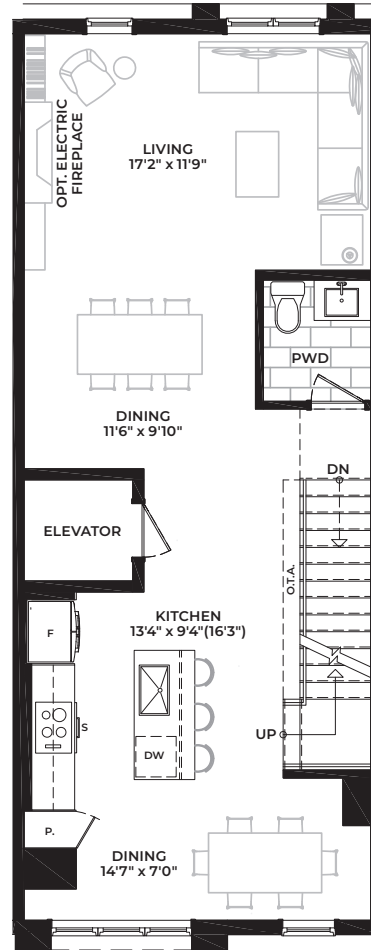

Interior Unit - Standard 2,312 SQ. FT. + 555 SQ. FT. (OUTDOOR LIVING SPACE)

A1 Int.
BASEMENT

A1 Int.
GROUND FLOOR

A1 Int.
SECOND FLOOR

A1 Int.
THIRD FLOOR

A1 Int.
ROOFTOP TERRACE

Interior Unit - 4 Bedrooms Option 2,312 SQ. FT. + 555 SQ. FT. (OUTDOOR LIVING SPACE)

A1 Int. Opt. Bedroom BASEMENT

A1 Int. Opt. Bedroom GROUND FLOOR

A1 Int. Opt. Bedroom SECOND FLOOR

A1 Int. Opt. Bedroom THIRD FLOOR

A1 Int. Opt. Bedroom ROOFTOP TERRACE

Interior Unit - Elevator Option 2,312 SQ. FT. + 555 SQ. FT. (OUTDOOR LIVING SPACE)

A1 Int. Opt. Elevator
BASEMENT

A1 Int. Opt. Elevator
GROUND FLOOR

A1 Int. Opt. Elevator
SECOND FLOOR

A1 Int. Opt. Elevator
THIRD FLOOR

A1 Int. Opt.
ROOFTOP TERRACE

Interior Unit - 4 Bedrooms + Elevator Option 2,312 SQ. FT. + 555 SQ. FT. (OUTDOOR LIVING SPACE)

A1 Int. Opt. Elevator & Bedroom BASEMENT

A1 Int. Opt. Elevator & Bedroom GROUND FLOOR

A1 Int. Opt. Elevator & Bedroom SECOND FLOOR

A1 Int. Opt. Elevator & Bedroom THIRD FLOOR

A1 Int. Opt. Elevator & Bedroom ROOFTOP TERRACE