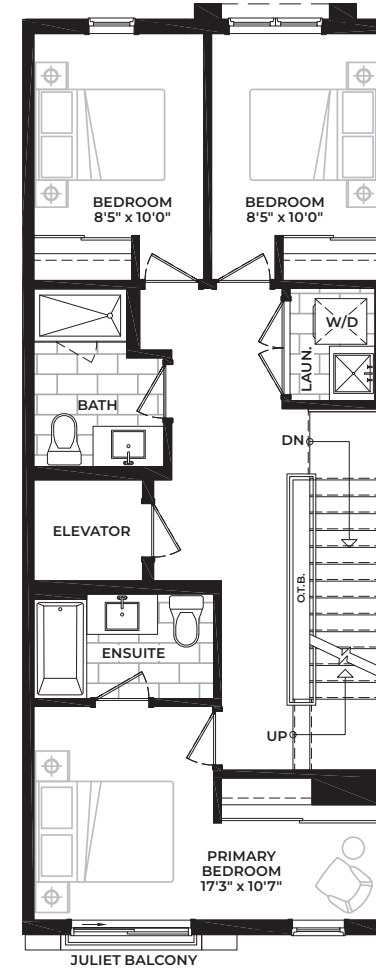

Interior Unit - Standard 2,312 SQ. FT. + 555 SQ. FT. (OUTDOOR LIVING SPACE)

A1 Int.
BASEMENT

A1 Int.
GROUND FLOOR

A1 Int.
SECOND FLOOR

A1 Int.
THIRD FLOOR

A1 Int.
ROOFTOP TERRACE

Interior Unit - 4 Bedrooms Option 2,312 SQ. FT. + 555 SQ. FT. (OUTDOOR LIVING SPACE)

A1 Int. Opt. Bedroom BASEMENT

A1 Int. Opt. Bedroom GROUND FLOOR

A1 Int. Opt. Bedroom SECOND FLOOR

A1 Int. Opt. Bedroom THIRD FLOOR

A1 Int. Opt. Bedroom ROOFTOP TERRACE

Interior Unit - Elevator Option 2,312 SQ. FT. + 555 SQ. FT. (OUTDOOR LIVING SPACE)

A1 Int. Opt. Elevator
BASEMENT

A1 Int. Opt. Elevator
GROUND FLOOR

A1 Int. Opt. Elevator
SECOND FLOOR

A1 Int. Opt. Elevator
THIRD FLOOR

A1 Int. Opt.
ROOFTOP TERRACE

Interior Unit - 4 Bedrooms + Elevator Option 2,312 SQ. FT. + 555 SQ. FT. (OUTDOOR LIVING SPACE)

A1 Int. Opt. Elevator & Bedroom BASEMENT

A1 Int. Opt. Elevator & Bedroom GROUND FLOOR

A1 Int. Opt. Elevator & Bedroom SECOND FLOOR

A1 Int. Opt. Elevator & Bedroom THIRD FLOOR

A1 Int. Opt. Elevator & Bedroom ROOFTOP TERRACE