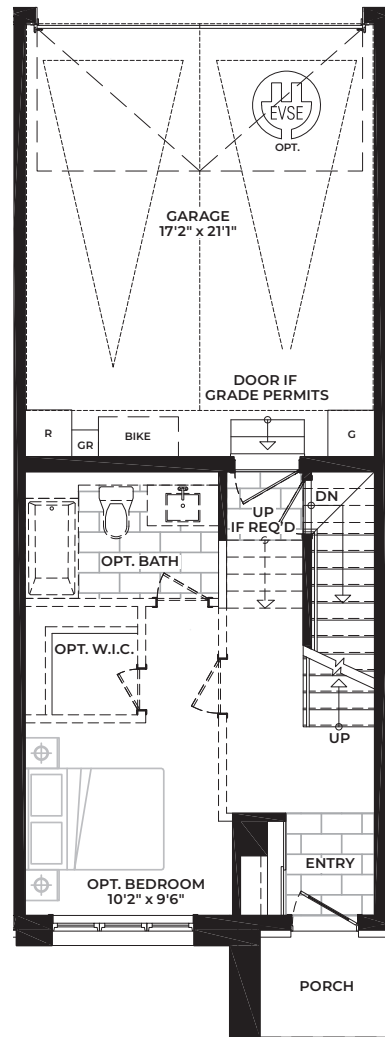

Interior Unit - Standard 2,312 SQ. FT. + 555 SQ. FT. (OUTDOOR LIVING SPACE)

A1 Int.
BASEMENT

A1 Int.
GROUND FLOOR

A1 Int.
SECOND FLOOR

A1 Int.
THIRD FLOOR

A1 Int.
ROOFTOP TERRACE

Interior Unit - 4 Bedrooms Option 2,312 SQ. FT. + 555 SQ. FT. (OUTDOOR LIVING SPACE)

A1 Int. Opt. Bedroom BASEMENT

A1 Int. Opt. Bedroom GROUND FLOOR

A1 Int. Opt. Bedroom SECOND FLOOR

A1 Int. Opt. Bedroom THIRD FLOOR

A1 Int. Opt. Bedroom ROOFTOP TERRACE

Interior Unit - Elevator Option 2,312 SQ. FT. + 555 SQ. FT. (OUTDOOR LIVING SPACE)

A1 Int. Opt. Elevator
BASEMENT

A1 Int. Opt. Elevator
GROUND FLOOR

A1 Int. Opt. Elevator
SECOND FLOOR

A1 Int. Opt. Elevator
THIRD FLOOR

A1 Int. Opt.
ROOFTOP TERRACE

Interior Unit - 4 Bedrooms + Elevator Option 2,312 SQ. FT. + 555 SQ. FT. (OUTDOOR LIVING SPACE)

A1 Int. Opt. Elevator & Bedroom BASEMENT

A1 Int. Opt. Elevator & Bedroom GROUND FLOOR

A1 Int. Opt. Elevator & Bedroom SECOND FLOOR

A1 Int. Opt. Elevator & Bedroom THIRD FLOOR

A1 Int. Opt. Elevator & Bedroom ROOFTOP TERRACE