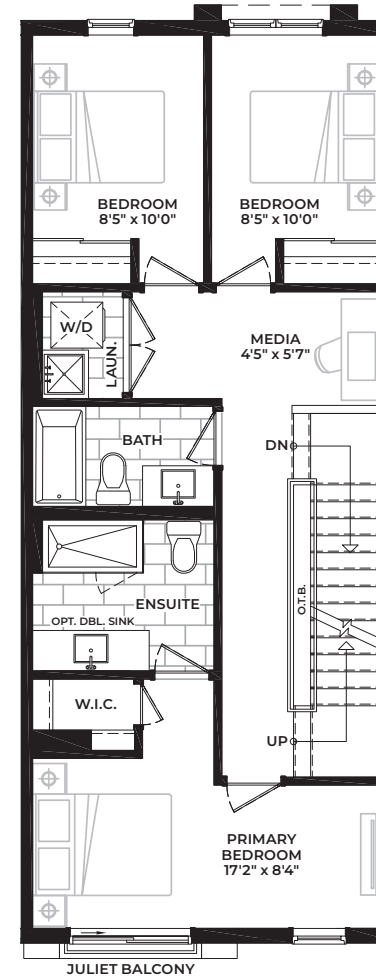

Interior Unit - Standard 2,312 SQ. FT. + 555 SQ. FT. (OUTDOOR LIVING SPACE)

A1 Int.
BASEMENT

A1 Int.
GROUND FLOOR

A1 Int.
SECOND FLOOR

A1 Int.
THIRD FLOOR

A1 Int.
ROOFTOP TERRACE

Interior Unit - 4 Bedrooms Option 2,312 SQ. FT. + 555 SQ. FT. (OUTDOOR LIVING SPACE)

A1 Int. Opt. Bedroom BASEMENT

A1 Int. Opt. Bedroom GROUND FLOOR

A1 Int. Opt. Bedroom SECOND FLOOR

A1 Int. Opt. Bedroom THIRD FLOOR

A1 Int. Opt. Bedroom ROOFTOP TERRACE

Interior Unit - Elevator Option 2,312 SQ. FT. + 555 SQ. FT. (OUTDOOR LIVING SPACE)

A1 Int. Opt. Elevator
BASEMENT

A1 Int. Opt. Elevator
GROUND FLOOR

A1 Int. Opt. Elevator
SECOND FLOOR

A1 Int. Opt. Elevator
THIRD FLOOR

A1 Int. Opt.
ROOFTOP TERRACE

Interior Unit - 4 Bedrooms + Elevator Option 2,312 SQ. FT. + 555 SQ. FT. (OUTDOOR LIVING SPACE)

A1 Int. Opt. Elevator & Bedroom BASEMENT

A1 Int. Opt. Elevator & Bedroom GROUND FLOOR

A1 Int. Opt. Elevator & Bedroom SECOND FLOOR

A1 Int. Opt. Elevator & Bedroom THIRD FLOOR

A1 Int. Opt. Elevator & Bedroom ROOFTOP TERRACE