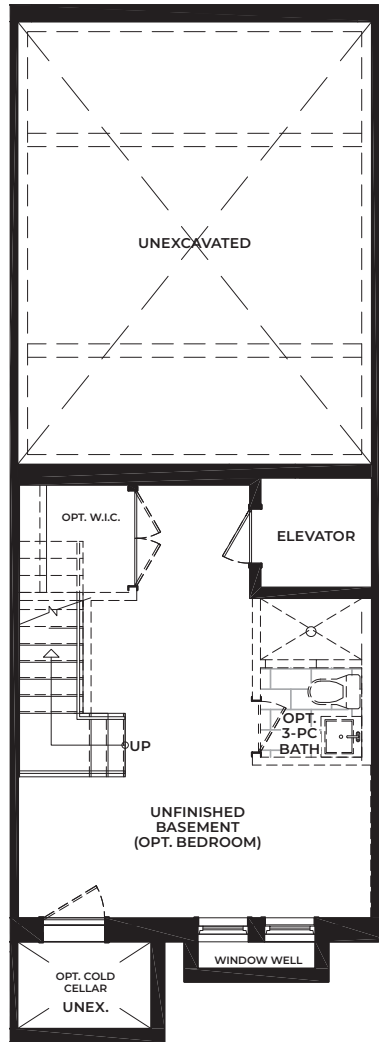

Interior Unit - Standard 2,312 SQ. FT. + 555 SQ. FT. (OUTDOOR LIVING SPACE)

A1 Int.
BASEMENT

A1 Int.
GROUND FLOOR

A1 Int.
SECOND FLOOR

A1 Int.
THIRD FLOOR

A1 Int.
ROOFTOP TERRACE

Interior Unit - 4 Bedrooms Option 2,312 SQ. FT. + 555 SQ. FT. (OUTDOOR LIVING SPACE)

A1 Int. Opt. Bedroom BASEMENT

A1 Int. Opt. Bedroom GROUND FLOOR

A1 Int. Opt. Bedroom SECOND FLOOR

A1 Int. Opt. Bedroom THIRD FLOOR

A1 Int. Opt. Bedroom ROOFTOP TERRACE

Interior Unit - Elevator Option 2,312 SQ. FT. + 555 SQ. FT. (OUTDOOR LIVING SPACE)

A1 Int. Opt. Elevator
BASEMENT

A1 Int. Opt. Elevator
GROUND FLOOR

A1 Int. Opt. Elevator
SECOND FLOOR

A1 Int. Opt. Elevator
THIRD FLOOR

A1 Int. Opt.
ROOFTOP TERRACE

Interior Unit - 4 Bedrooms + Elevator Option 2,312 SQ. FT. + 555 SQ. FT. (OUTDOOR LIVING SPACE)

A1 Int. Opt. Elevator & Bedroom BASEMENT

A1 Int. Opt. Elevator & Bedroom GROUND FLOOR

A1 Int. Opt. Elevator & Bedroom SECOND FLOOR

A1 Int. Opt. Elevator & Bedroom THIRD FLOOR

A1 Int. Opt. Elevator & Bedroom ROOFTOP TERRACE