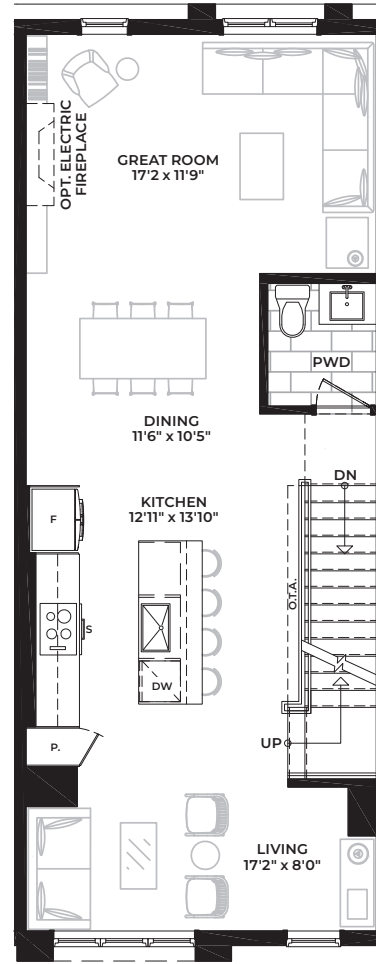

Interior Unit - Standard 2,312 SQ. FT. + 555 SQ. FT. (OUTDOOR LIVING SPACE)

A1 Int.
BASEMENT

A1 Int.
GROUND FLOOR

A1 Int.
SECOND FLOOR

A1 Int.
THIRD FLOOR

A1 Int.
ROOFTOP TERRACE

Interior Unit - 4 Bedrooms Option 2,312 SQ. FT. + 555 SQ. FT. (OUTDOOR LIVING SPACE)

A1 Int. Opt. Bedroom BASEMENT

A1 Int. Opt. Bedroom GROUND FLOOR

A1 Int. Opt. Bedroom SECOND FLOOR

A1 Int. Opt. Bedroom THIRD FLOOR

A1 Int. Opt. Bedroom ROOFTOP TERRACE

Interior Unit - Elevator Option 2,312 SQ. FT. + 555 SQ. FT. (OUTDOOR LIVING SPACE)

A1 Int. Opt. Elevator
BASEMENT

A1 Int. Opt. Elevator
GROUND FLOOR

A1 Int. Opt. Elevator
SECOND FLOOR

A1 Int. Opt. Elevator
THIRD FLOOR

A1 Int. Opt.
ROOFTOP TERRACE

Interior Unit - 4 Bedrooms + Elevator Option 2,312 SQ. FT. + 555 SQ. FT. (OUTDOOR LIVING SPACE)

A1 Int. Opt. Elevator & Bedroom BASEMENT

A1 Int. Opt. Elevator & Bedroom GROUND FLOOR

A1 Int. Opt. Elevator & Bedroom SECOND FLOOR

A1 Int. Opt. Elevator & Bedroom THIRD FLOOR

A1 Int. Opt. Elevator & Bedroom ROOFTOP TERRACE