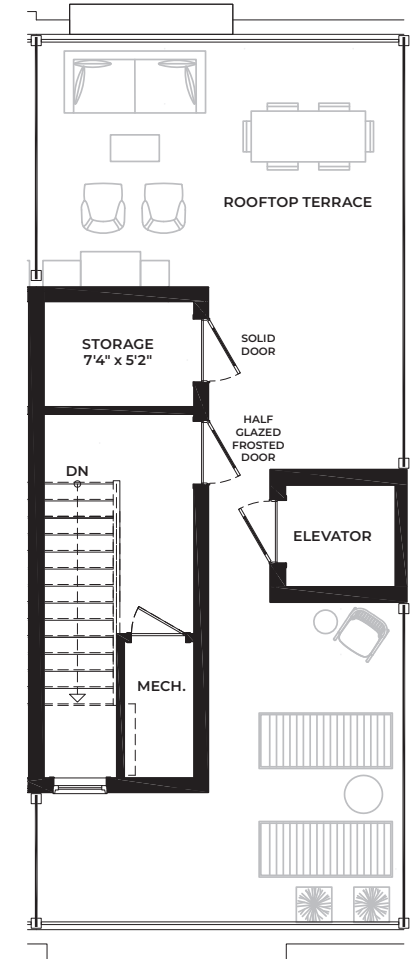

Interior Unit - Standard 2,312 SQ. FT. + 555 SQ. FT. (OUTDOOR LIVING SPACE)

A1 Int.
BASEMENT

A1 Int.
GROUND FLOOR

A1 Int.
SECOND FLOOR

A1 Int.
THIRD FLOOR

A1 Int.
ROOFTOP TERRACE

Interior Unit - 4 Bedrooms Option 2,312 SQ. FT. + 555 SQ. FT. (OUTDOOR LIVING SPACE)

A1 Int. Opt. Bedroom BASEMENT

A1 Int. Opt. Bedroom GROUND FLOOR

A1 Int. Opt. Bedroom SECOND FLOOR

A1 Int. Opt. Bedroom THIRD FLOOR

A1 Int. Opt. Bedroom ROOFTOP TERRACE

Interior Unit - Elevator Option 2,312 SQ. FT. + 555 SQ. FT. (OUTDOOR LIVING SPACE)

A1 Int. Opt. Elevator
BASEMENT

A1 Int. Opt. Elevator
GROUND FLOOR

A1 Int. Opt. Elevator
SECOND FLOOR

A1 Int. Opt. Elevator
THIRD FLOOR

A1 Int. Opt.
ROOFTOP TERRACE

Interior Unit - 4 Bedrooms + Elevator Option 2,312 SQ. FT. + 555 SQ. FT. (OUTDOOR LIVING SPACE)

A1 Int. Opt. Elevator & Bedroom BASEMENT

A1 Int. Opt. Elevator & Bedroom GROUND FLOOR

A1 Int. Opt. Elevator & Bedroom SECOND FLOOR

A1 Int. Opt. Elevator & Bedroom THIRD FLOOR

A1 Int. Opt. Elevator & Bedroom ROOFTOP TERRACE