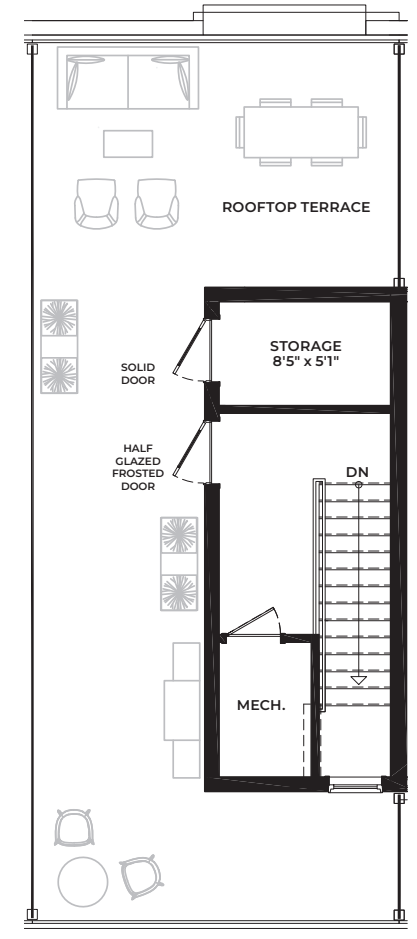

Interior Unit - Standard 2,312 SQ. FT. + 555 SQ. FT. (OUTDOOR LIVING SPACE)

A1 Int.
BASEMENT

A1 Int.
GROUND FLOOR

A1 Int.
SECOND FLOOR

A1 Int.
THIRD FLOOR

A1 Int.
ROOFTOP TERRACE

Interior Unit - 4 Bedrooms Option 2,312 SQ. FT. + 555 SQ. FT. (OUTDOOR LIVING SPACE)

A1 Int. Opt. Bedroom BASEMENT

A1 Int. Opt. Bedroom GROUND FLOOR

A1 Int. Opt. Bedroom SECOND FLOOR

A1 Int. Opt. Bedroom THIRD FLOOR

A1 Int. Opt. Bedroom ROOFTOP TERRACE

Interior Unit - Elevator Option 2,312 SQ. FT. + 555 SQ. FT. (OUTDOOR LIVING SPACE)

A1 Int. Opt. Elevator
BASEMENT

A1 Int. Opt. Elevator
GROUND FLOOR

A1 Int. Opt. Elevator
SECOND FLOOR

A1 Int. Opt. Elevator
THIRD FLOOR

A1 Int. Opt.
ROOFTOP TERRACE

Interior Unit - 4 Bedrooms + Elevator Option 2,312 SQ. FT. + 555 SQ. FT. (OUTDOOR LIVING SPACE)

A1 Int. Opt. Elevator & Bedroom BASEMENT

A1 Int. Opt. Elevator & Bedroom GROUND FLOOR

A1 Int. Opt. Elevator & Bedroom SECOND FLOOR

A1 Int. Opt. Elevator & Bedroom THIRD FLOOR

A1 Int. Opt. Elevator & Bedroom ROOFTOP TERRACE