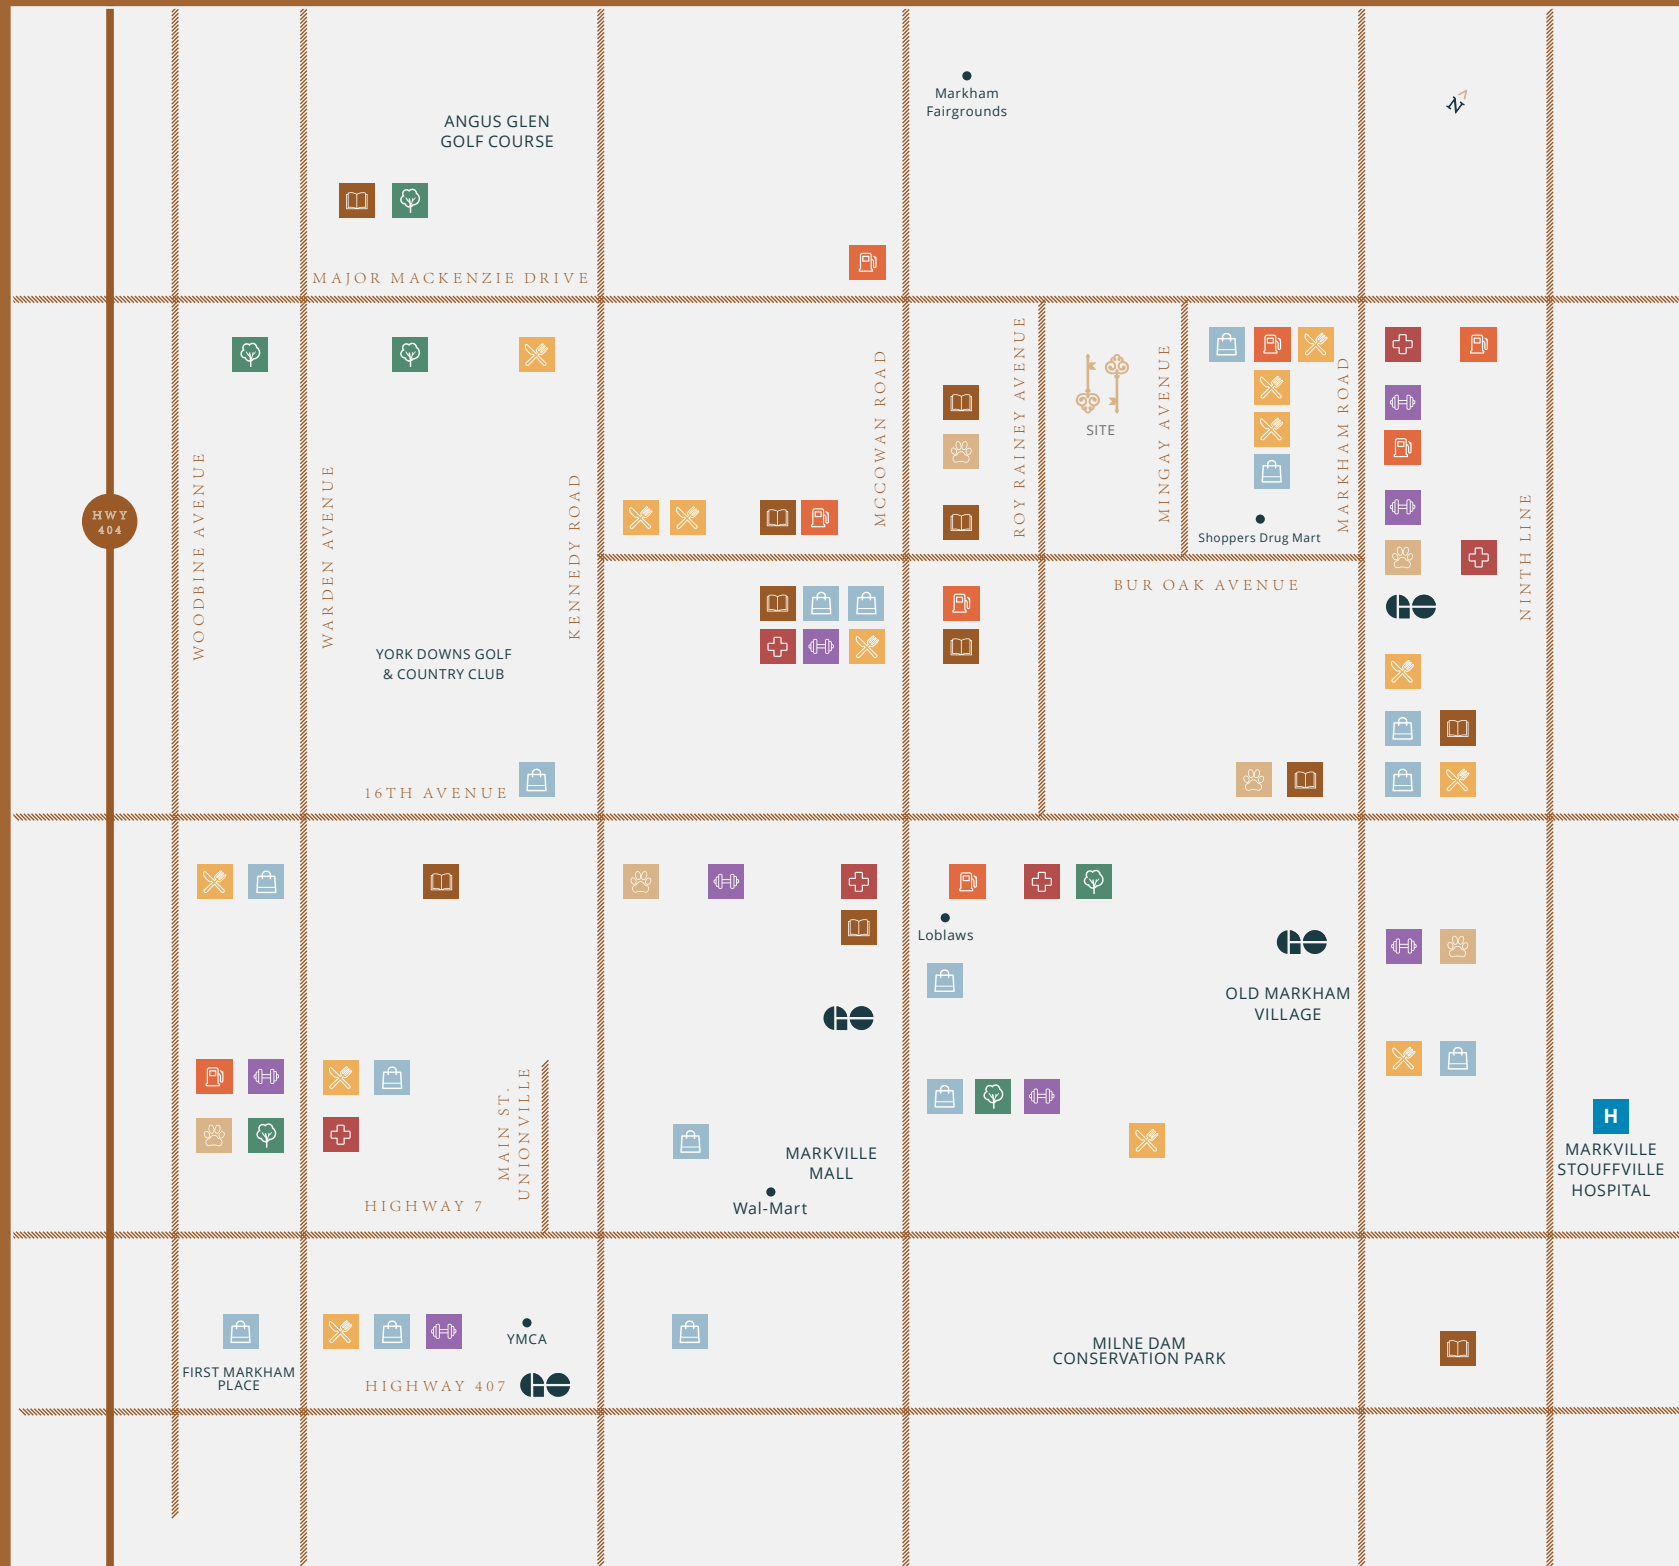

AREA OF EXPERTISE

-  DINING
-  FITNESS CENTRE
-  DOCTOR/DENTIST
-  PARK
-  SHOPPING
-  SCHOOLS
-  VETERINARIAN

Located at Major Mackenzie Road, west of Markham Road, Reesor Ridge merges luxury living with ultimate convenience. Discover living near Markham's most popular recreation centres, restaurants, shops, schools, and more.